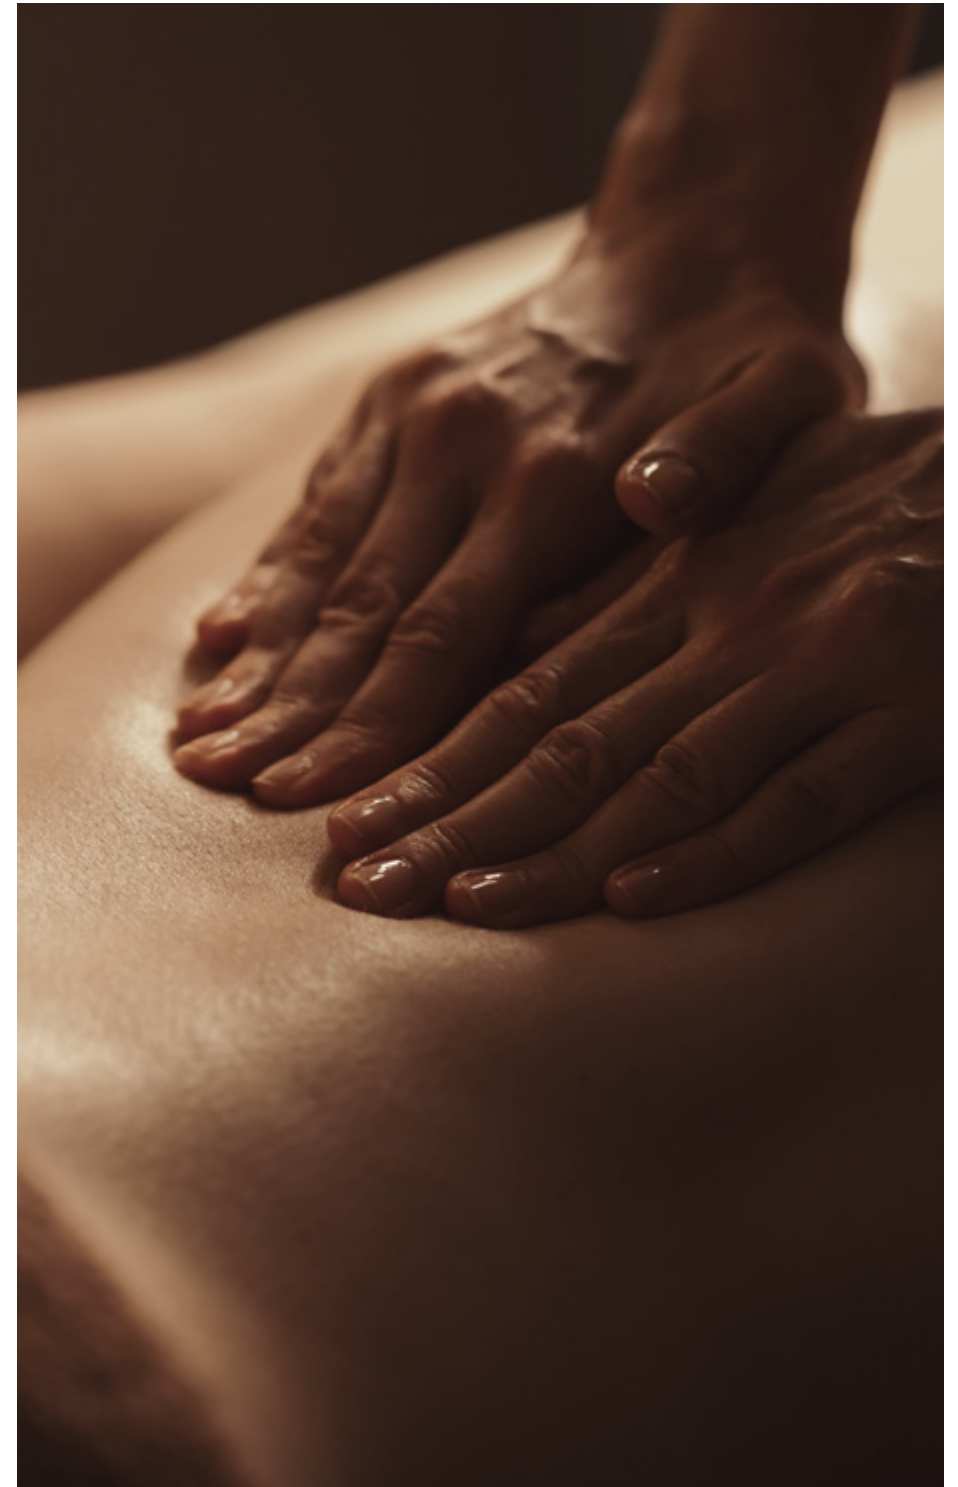

AYURVEDA HEALING

ESSENSI SPA
ESSENSI SPA
ESSENSI SPA
ESSENSI SPA
ESSENSI SPA
ESSENSI SPA
ESSENSI SPA
ESSENSI SPA
ESSENSI SPA
ESSENSI SPA

AYURVEDA TREATMENTS ARE ALL NATURAL ANCIENT TREATMENTS WHICH ARE CENTRED AROUND THE CONNECTION OF THE BODY, MIND AND SPIRIT. THE COMBINATION OF PERSONALISED OIL BLENDS AND AYURVEDIC PRACTICES IMPROVE WELLNESS AND ENCOURAGE SELF-HEALING WHICH WILL LEAVE YOU FEELING REBALANCED AND RENEWED.

ABHYANGAM

50 MINS €160 | 80 MINS €190

A LUXURIOUS FULL BODY MASSAGE USING A WARM BLEND OF HERBAL OILS TAILORED TO YOUR INDIVIDUAL NEEDS. THE TREATMENT HELPS BUILD TISSUE STRENGTH, IMPROVES BLOOD CIRCULATION, REJUVENATES THE WHOLE BODY, REDUCES STRESS, AND ELIMINATES TOXINS.

AYURVEDIC HEAD & BACK MASSAGE

25 MINS €90

FOCUSING ON THE RELEASE OF TENSION FROM THE HEAD, NECK AND BACK. THE COMBINATION OF PRESSURE TO THE SCALP AND BACK AND THE SCENT OF THE INFUSED AYURVEDIC OILS INDUCES A STATE OF CALMNESS, BOOSTS ENERGY LEVELS AND LEAVES YOU FEELING MENTALLY RESTORED.