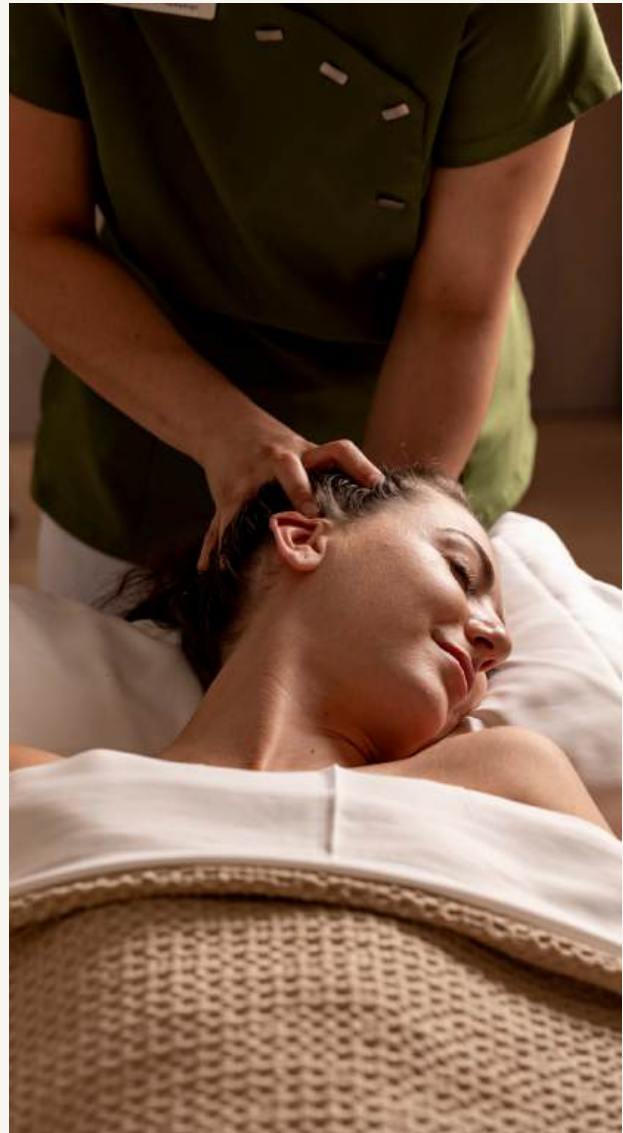

MASSAGE ENHANCEMENTS*

TREAT YOURSELF AND TOP UP YOUR EXPERIENCE
FOR JUST €25

EYE TREATMENT

LIP TREATMENT

HEAD MASSAGE

FACE MASK

PRESSURE POINT FOOT MASSAGE

HOT STONE

ASK OUR THERAPISTS FOR SEASONAL
ENHANCEMENTS AND SPECIALS AVAILABLE

*ANY ENHANCEMENTS CHOSEN WILL BE INCLUDED AS PART OF THE
TREATMENT TIME AND WILL NOT ADD TIME TO YOUR MAIN TREATMENT