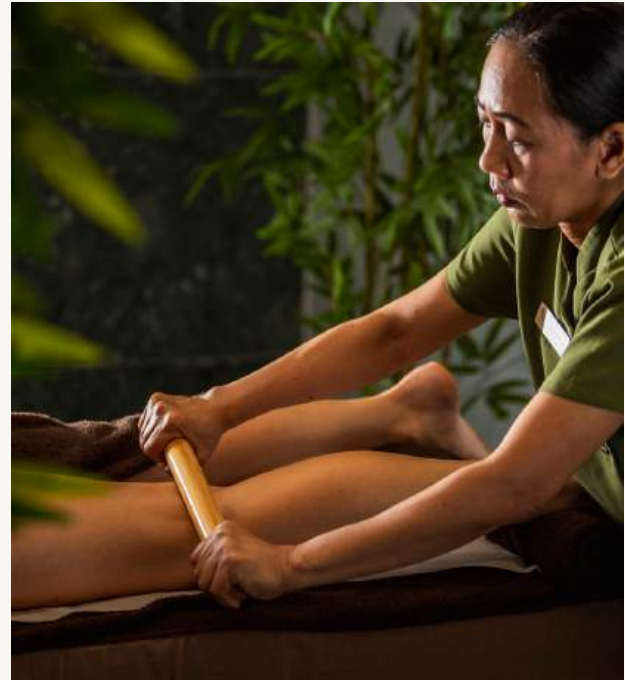

## THAI TRADITIONAL MASSAGE

55 MINS - €140 | 85 MINS - €180

RESET YOUR BODY WITH THE RESTORATIVE FUSION OF A THAI MASSAGE. USING THE HANDS, KNEES, LEGS AND FEET TO MOVE YOU INTO A SERIES OF YOGA LIKE STRETCHES. THE THERAPISTS APPLY DEEP MUSCLE COMPRESSION, AND ACUPRESSURE TO DETOXYFY, ALLEVIATE MUSCLE PAIN AND LEAVE YOU FEELING RE-ENERGIZED.

## ROYAL SILK JOURNEY

120 MINS - €285

AN EXCLUSIVE DEE SPAS TREATMENT DESIGNED AROUND THE UNIQUE BENEFICIAL PROPERTIES OF SILK. A SIGNATURE SCRUB MADE WITH MULBERRY LEAVES AND LOCALLY SOURCED MILK AND HONEY, LEAVES SKIN FEELING SMOOTH AND PLUMP. THE MASSAGE IS THEN PERFORMED USING A MIX OF THAI PRESSURE POINTS, STRETCHING AND A COCONUT COMPRESS AND ORGANIC GOLDEN SILK. AN OPULENT EXPERIENCE RESTORING BALANCE AND VITALITY.

## BAMBOO MASSAGE

55MINS - €140 | 85 MINS - €180

BAMBOO'S HEALING PROPERTIES HAVE BEEN USED THROUGHOUT THE AGES TO REBALANCE YOUR ENERGY FLOW BY DISPELLING NEGATIVE ENERGY. BAMBOO STICKS ARE USED TO ROLL AND KNEAD THE TISSUE CREATING AN EXTREME SENSATION OF RELAXATION AND WELLBEING. THIS MASSAGE ENCOURAGES A POSITIVE ENERGY FLOW WHILST REDUCING CHRONIC PAIN, STRESS, ANXIETY, AND DEPRESSION.