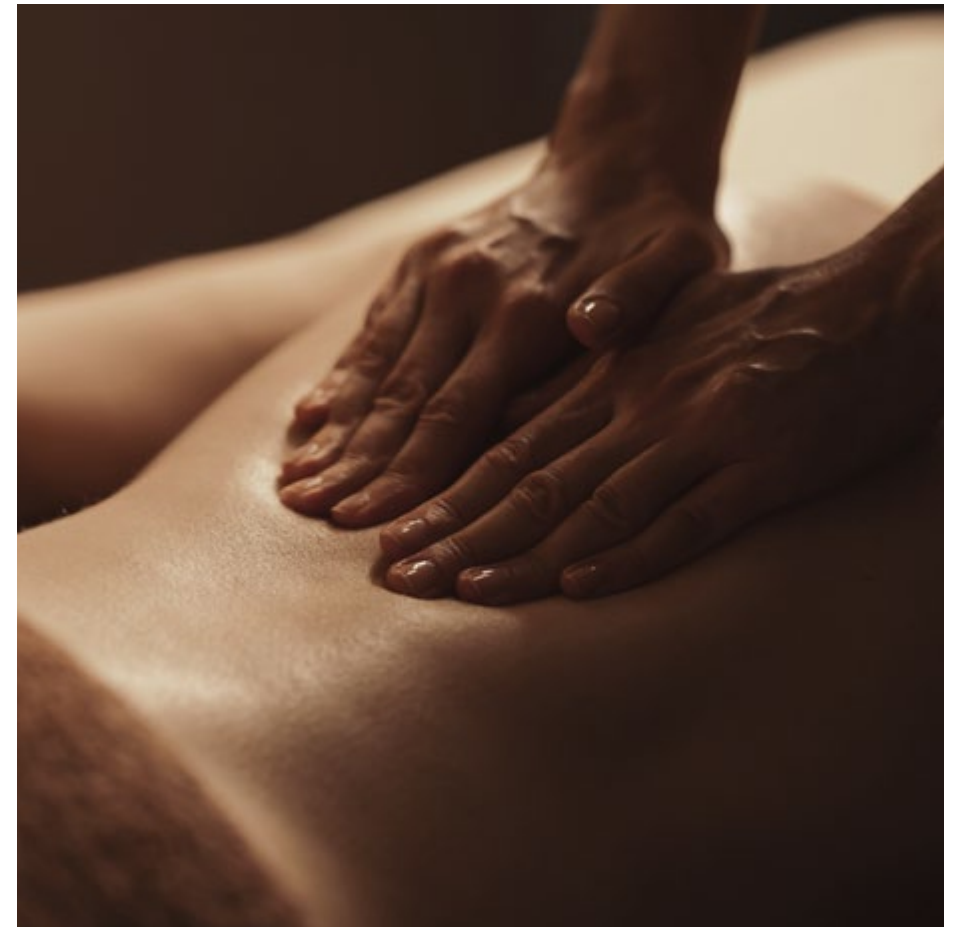

AYURVEDA HEALING

AYURVEDA TREATMENTS ARE ALL NATURAL ANCIENT TREATMENTS WHICH ARE CENTRED AROUND THE CONNECTION OF THE BODY, MIND AND SPIRIT. THE COMBINATION OF PERSONALISED OIL BLENDS AND AYURVEDIC PRACTICES IMPROVE WELLNESS AND ENCOURAGE SELF-HEALING WHICH WILL LEAVE YOU FEELING REBALANCED AND RENEWED.

AYURVEDIC HEAD & BACK MASSAGE

 30 MINS €65

FOCUSING ON THE RELEASE OF TENSION FROM THE HEAD, NECK AND BACK. THE COMBINATION OF PRESSURE TO THE SCALP AND BACK AND THE SCENT OF THE INFUSED AYURVEDIC OILS INDUCES A STATE OF CALMNESS, BOOSTS ENERGY LEVELS AND LEAVES YOU FEELING MENTALLY RESTORED.

UDVARTHANAM

 90 MINS €190

A THERAPEUTIC OIL MASSAGE FOLLOWED BY A FRAGRANT BLEND OF PURIFYING POWDERED HERBS WHICH ARE VIGOROUSLY RUBBED ONTO THE BODY. THIS ANCIENT THERAPY EXFOLIATES, CONDITIONS, AND DEEPLY CLEANSSES THE SKIN, TARGETING FAT TISSUE AND EXPELLING TOXINS. THIS FULL BODY MASSAGE LEAVES SKIN BEAUTIFULLY SMOOTH, HEALTHY & GLOWING.